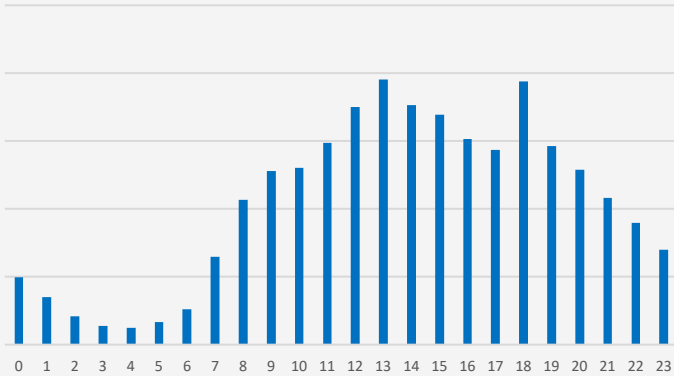

Unipole BL 405

Between IC#3 & IC#4 – Al Thanya Street Junction

BackLite

Desirable by Design®

Unipole BL 405

Between IC#3 & IC#4 Al Thanya Street Junction

Impressions by Hour of Day

12,259,513

Average Impressions Over 30 Days

17.4

Average 30 Day Frequency

Main Audience

Mass, Mall Shoppers, Luxury Buyers, Residents, C-Suite and Tourists

8m x 16m

Double Sided Static

Silver View