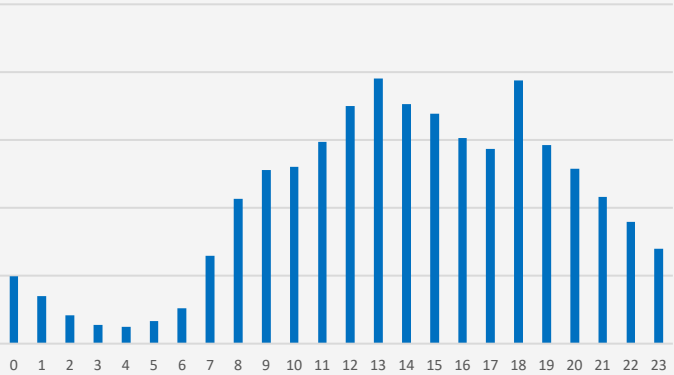

Unipole BL 404

Between IC#3 & IC#4 – Opposite Beauty Connection Spa

BackLite

Desirable by Design®

Unipole BL 404

Between IC#3 & IC#4 Opposite Beauty Connection Spa

Impressions by Hour of Day

12,259,513
Average Impressions Over 30 Days

17.4
Average 30 Day Frequency

Main Audience
Mass, Mall Shoppers, Luxury Buyers, Residents, C-Suite and Tourists

8m x 16m
Double Sided Static

Silver View

4th Interchange

BL 406
V Shape 16x8m

BL 405
Triple Crown 16x8m