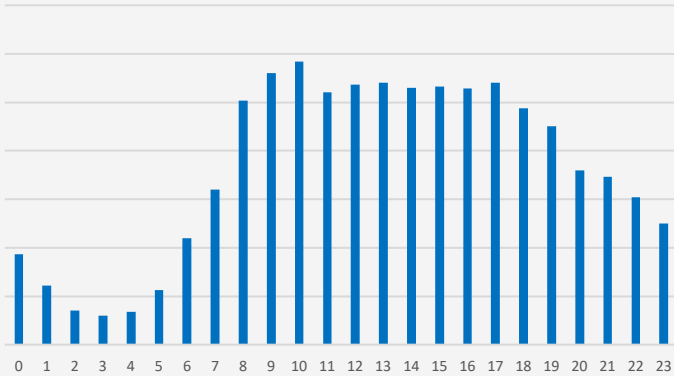

Unipole BL 308

Between IC#2 & IC#3 – Opposite Sunrise Building – Golden View

BackLite

Desirable by Design®

Unipole BL 308

Between IC#2 & IC#3 Opposite Sunrise Building

Impressions by Hour of Day

19,702,260

Average Impressions Over 30 Days

16.9

Average 30 Day Frequency

Main Audience

Mass, Mall Shoppers, Luxury Buyers, Residents, C-Suite and Tourists

8m x 16m

Double Sided Static

Silver View