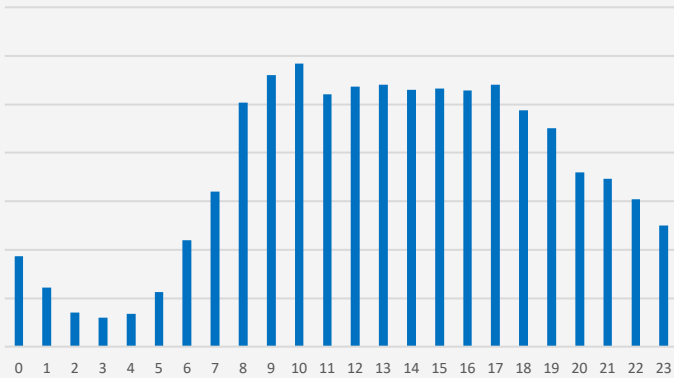

## Impressions by Hour of Day

**19,702,260**

Average Impressions Over 30 Days

**16.9**

Average 30 Day Frequency

## Main Audience

Mass, Mall Shoppers, Luxury Buyers, Residents, C-Suite and Tourists

**8m x 16m**

Double Sided Static

Silver View

3<sup>rd</sup> Interchange

BL 308

V shape 12x6m