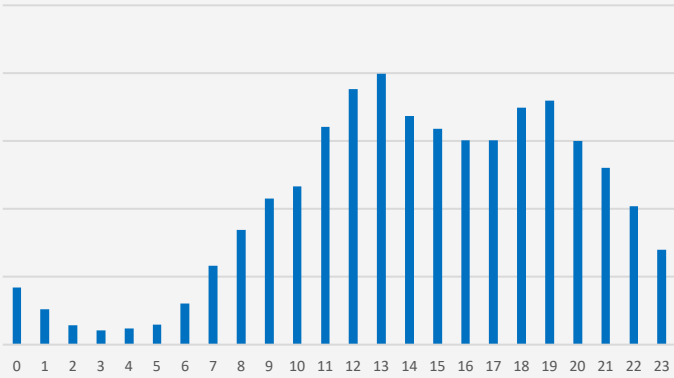

Unipole BL 304

Between IC#2 & IC#3 – 100m Before English College – Golden View

BackLite

Desirable by Design®

Unipole BL 304

Between IC#2 & IC#3 100m Before English College

Impressions by Hour of Day

19,702,260

Average Impressions Over 30 Days

16.9

Average 30 Day Frequency

Main Audience

Mass, Mall Shoppers, Luxury Buyers, Residents, C-Suite and Tourists

8m x 16m

Double Sided Static

Silver View