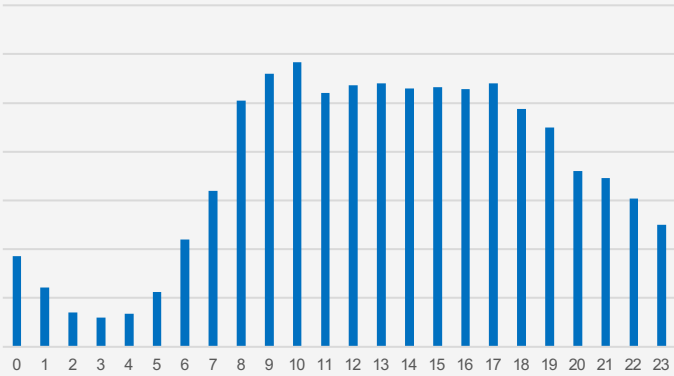

Unipole BL 303

Between IC#2 & IC#3 – 800m past Al Matloob Buildings – Golden View

BackLite

Unipole BL 303

Between IC#2 & IC#3 800m past Al Matloob Buildings

Impressions by Hour of Day

19,702,260

Average Impressions Over 30 Days

16.9

Average 30 Day Frequency

Main Audience

Mass, Mall Shoppers, Luxury Buyers, Residents, C-Suite and Tourists

8m x 16m

Double Sided Static

Silver View

3rd Interchange