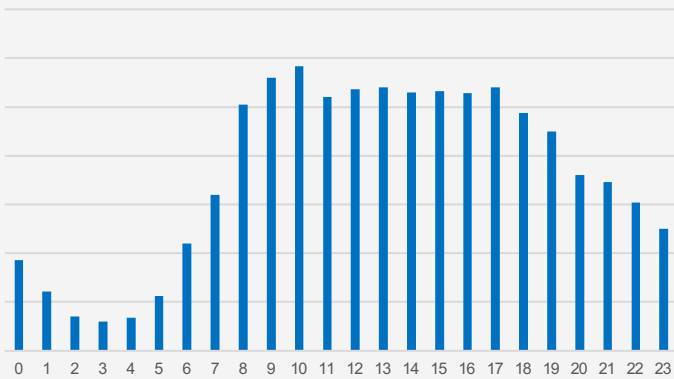

The billboard features two Tudor watches: a larger one on the left with a dark dial and a smaller one on the right. The background is dark with the Tudor logo and promotional text.

BackLite

Desirable by Design®

Unipole BL 202

Between IC#1 & IC#2 - Exit to Dubai Mall

Impressions by Hour of Day

9,768,590

Average Impressions Over 30 Days

15.1

Average 30 Day Frequency

Main Audience