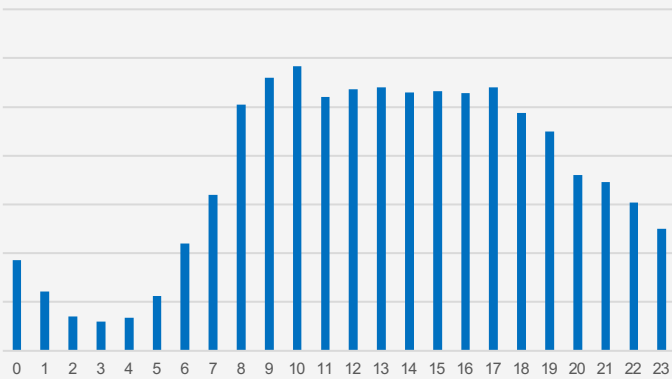

BackLite

Unipole BL 201

Between IC#1 & IC#2 - Near Mazaya Centre

Impressions by Hour of Day

9,768,590

Average Impressions Over 30 Days

15.1

Average 30 Day Frequency

Main Audience

Mass, Mall Shoppers, Luxury Buyers, Residents and Tourists

10m x 5m

Double Sided Static

Silver View

2nd Interchange

BL 203

Gantry 12x6m