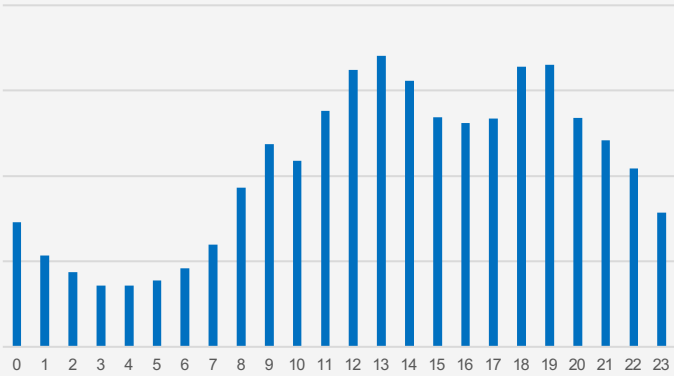

## Impressions by Hour of Day

**14,440,327**

Average Impressions Over 30 Days

**18.2**

Average 30 Day Frequency

### Main Audience

Mass, Mall Shoppers, Luxury Buyers, Residents and Tourists

**10m x 5m**

Double Sided Static

Silver View