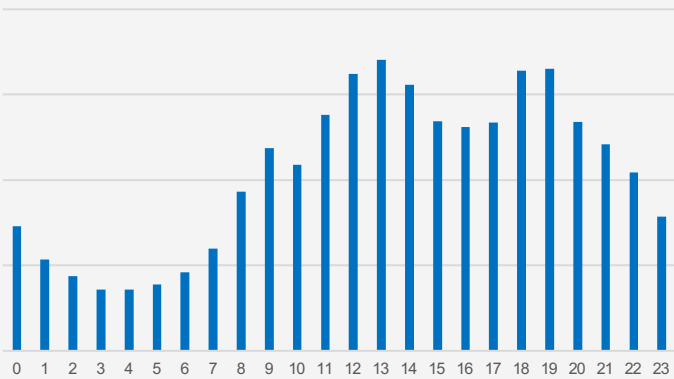

Unipole BL 108

Golden Boulevard – Al Attar Tower – Golden View

Galaxy S9 | S9+
The Camera. Reimagined.

The billboard features three Samsung Galaxy S9/S9+ smartphones. The first is shown from the front with a dark screen. The second is shown from the back with a dandelion seed head on the screen. The third is shown from the back, highlighting the purple finish and the camera lens. The text 'Galaxy S9 | S9+' and 'The Camera. Reimagined.' is displayed to the right of the phones.

BackLite

Desirable by Design®

Unipole BL 108

Golden Boulevard – Al Attar Tower

Impressions by Hour of Day

14,440,327
Average Impressions Over 30 Days

18.2
Average 30 Day Frequency

Main Audience
Mass, Mall Shoppers, Luxury Buyers, Residents and Tourists

10m x 5m
Double Sided Static

Silver View

1st Interchange

BL 110

Gantry 10x5m

BL 109

Gantry 10x5m

BL 107