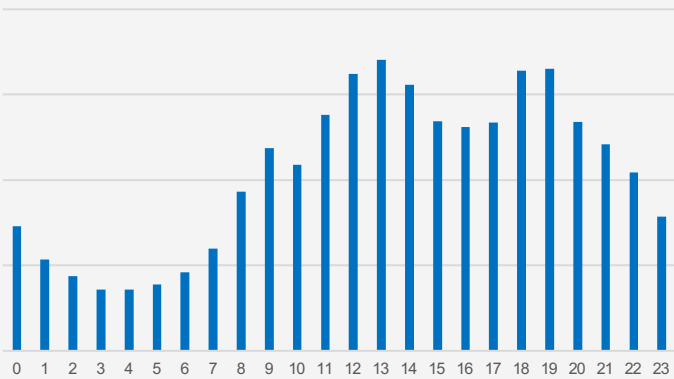

# Unipole BL 107

Golden Boulevard – Al Rostamani Tower 2 – Golden View

BackLite

Desirable by Design®

## Impressions by Hour of Day

**14,440,327**

Average Impressions Over 30 Days

**18.2**

Average 30 Day Frequency

### Main Audience

Mass, Mall Shoppers, Luxury Buyers, Residents and Tourists

**10m x 5m**

Double Sided Static

Silver View