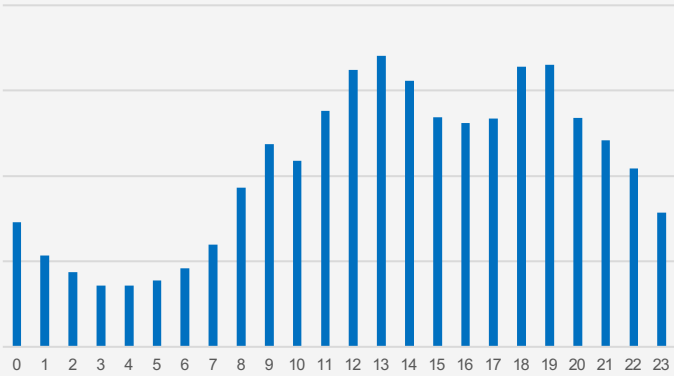

# Unipole BL 105

Golden Boulevard – Emirates Towers – Golden View

BackLite

Desirable by Design®

## Impressions by Hour of Day

**14,440,327**

Average Impressions Over 30 Days

**18.2**

Average 30 Day Frequency

### Main Audience

Mass, Mall Shoppers, Luxury Buyers, Residents and Tourists

**10m x 5m**

Double Sided Static

Silver View