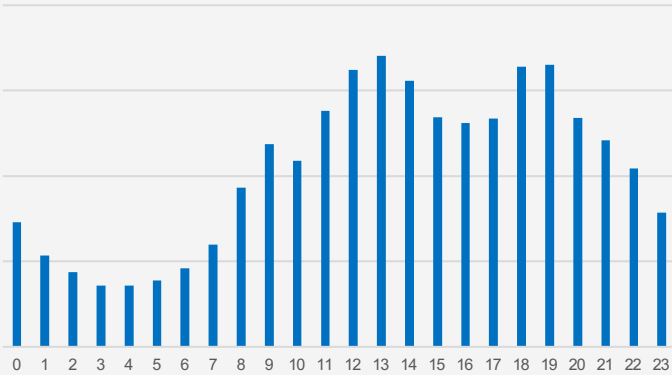

Unipole BL 104

Golden Boulevard – City Tower 2 – Golden View

BackLite

Desirable by Design®

Unipole BL 104

Golden Boulevard – City Tower 2

Impressions by Hour of Day

14,440,327

Average Impressions Over 30 Days

18.2

Average 30 Day Frequency

Main Audience

Mass, Mall Shoppers, Luxury Buyers, Residents and Tourists

10m x 5m

Double Sided Static

Silver View