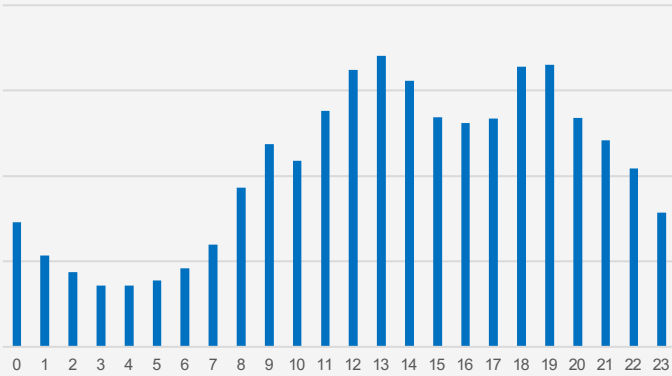

Unipole BL 103

Golden Boulevard – Trade Centre Apartments – Golden View

BackLite

Desirable by Design®

Unipole BL 103

Golden Boulevard – Trade Centre Apartments

Impressions by Hour of Day

14,440,327
Average Impressions Over 30 Days

18.2
Average 30 Day Frequency

Main Audience
Mass, Mall Shoppers, Luxury Buyers, Residents and Tourists

10m x 5m
Double Sided Static

Silver View

1st Interchange

BL 110
Gantry 10x5m

BL 109
Gantry 10x5m

BL 107
Gantry 10x5m