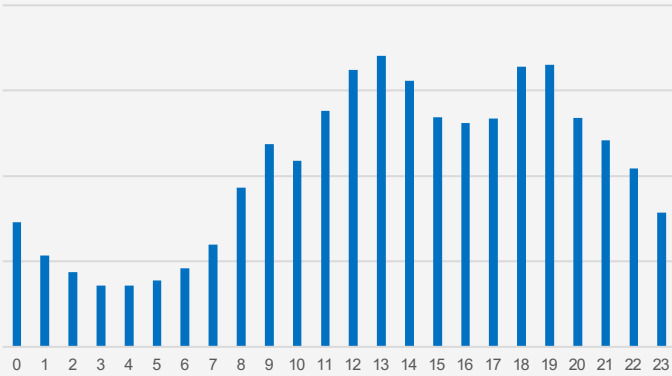

## Impressions by Hour of Day

**14,440,327**

Average Impressions Over 30 Days

**18.2**

Average 30 Day Frequency

### Main Audience

Mass, Mall Shoppers, Luxury Buyers, Residents and Tourists

**10m x 5m**

Double Sided Static

Silver View