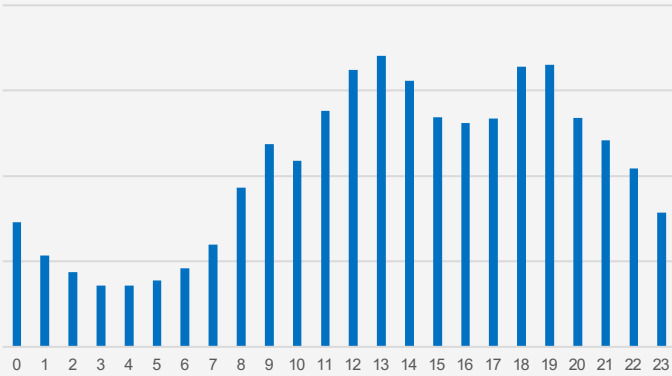

ebnl

A small vertical billboard with a red and white design.

تواصل أكثر مع مزاي إضافية مختارة
عروض رمضان تجمعنا أكثر
معاً

A set of traffic signs on a metal post. The top sign is blue with a white icon of a person. Below it are two red signs with white icons: one with a person and a bicycle, and another with a person and a bicycle.

A yellow and black traffic sign with a curved arrow pointing to the right.

A yellow and black traffic sign with a person and a bicycle icon.

BackLite

Desirable by Design®

Unipole BL 101

Golden Boulevard – The Fairmont Hotel

Impressions by Hour of Day

14,440,327

Average Impressions Over 30 Days

18.2

Average 30 Day Frequency

Main Audience

Mass, Mall Shoppers, Luxury Buyers, Residents and Tourists

10m x 5m